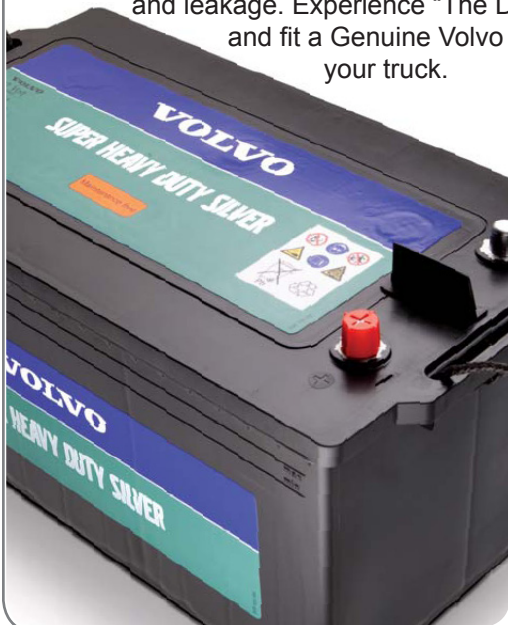

SAVE UP TO 15 MINUTES PER DAY WITH THE NEW ROUNDING DOWN TECHNOLOGY...KEEPING YOU ON THE ROAD FOR LONGER

IMPROVED TACHO MAINTENANCE AND DIAGNOSTICS TO SPEED UP ROUTINE SERVICING

SIMPLIFIED VOSA COMPLIANT DRIVER DATA FOR QUICKER DOWNLOAD

CLEARER DISPLAY WITH CLEARER PICTOGRAMS AND SYMBOLS

HAND IN YOUR OLD TACHO FOR A NEW ONE WITH VOLVO'S EXCHANGE SCHEME

TO BOOK YOUR TIME MACHINE INSTALLATION CONTACT YOUR LOCAL MC TRUCK AND BUS DEALER TODAY.

BATTERIES

Statistics tell us that 11% of call outs made are due to a flat battery. Volvo develops batteries to meet high capacity requirements, with extra power for starting, designed to reduce maintenance, vibration resistance and leakage. Experience "The Difference", and fit a Genuine Volvo Battery in your truck.